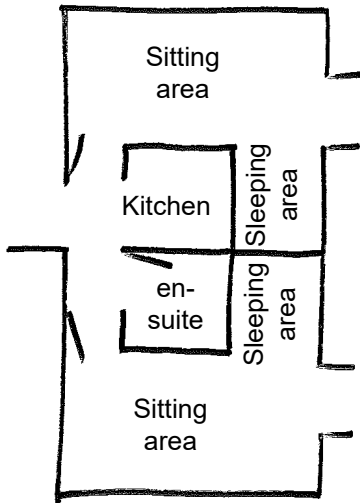

## About the Hen Runs

---

The three Hen Runs are self-contained units newly built in 2011. They are ideal for leader or family rooms or to make up extra bed numbers.

- ☆ 1: single-bed en-suite room
- ☆ 2: twin-bed en-suite room
- ☆ 3: a pair of twin bedrooms with shared facilities

## Hen Run 1 (The Perch)

---

includes

---

- ☆ Sleeping/living area with single bed
- ☆ Bedside cabinet
- ☆ Large built-in wardrobe
- ☆ 4' table and 2 upright chairs
- ☆ 1 armchair
- ☆ Wet room shower, toilet and wash handbasin
- ☆ Kitchen with fridge, oven, microwave, hob, kettle etc

## Hen Run 2 (The Roost)

---

Each Run includes

---

- ☆ Sleeping/living area with twin/double beds
- ☆ Bedside cabinets and hanging space
- ☆ 4' table and 2 upright chairs
- ☆ 2 armchairs
- ☆ Wet room shower, toilet and wash handbasin
- ☆ Kitchen with fridge, oven, microwave, hob, kettle etc

# Hen Run 3 (The Coop)

---

includes

---

- ☆ A shared kitchen fridge, oven, microwave, hob, kettle
- ☆ A shared wet room shower, toilet and wash handbasin
- ☆ Two bed/sitting rooms, each with
  - ☆ Twin beds - can be double
  - ☆ 4' table and 2 upright chairs
  - ☆ 2 armchairs
  - ☆ Bedside cabinets and hanging space