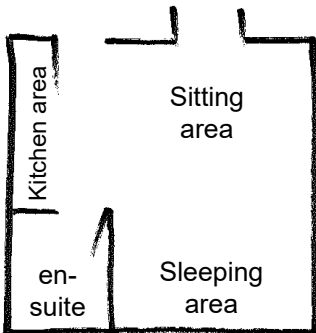

## About the Hen Runs

---

The three Hen Runs are self-contained units newly built in 2011. They are ideal for leader or family rooms or to make up extra bed numbers.

- ☆ 1: single-bed en-suite room
- ☆ 2: twin-bed en-suite room
- ☆ 3: a pair of twin bedrooms with shared facilities

## Hen Run 1 (The Perch)

---

includes

---

- ☆ Sleeping/living area with single bed
- ☆ Bedside cabinet
- ☆ Large built-in wardrobe
- ☆ 4' table and 2 upright chairs
- ☆ 1 armchair
- ☆ Wet room shower, toilet and wash handbasin
- ☆ Kitchen with fridge, oven, microwave, hob, kettle etc

## Hen Run 2 (The Roost)

---

Each Run includes

---

- ☆ Sleeping/living area with twin/double beds
- ☆ Bedside cabinets and hanging space
- ☆ 4' table and 2 upright chairs
- ☆ 2 armchairs
- ☆ Wet room shower, toilet and wash handbasin
- ☆ Kitchen with fridge, oven, microwave, hob, kettle etc

# Hen Run 3 (The Coop)

---

includes

---

- ☆ A shared kitchen fridge, oven, microwave, hob, kettle
- ☆ A shared wet room shower, toilet and wash handbasin
- ☆ Two bed/sitting rooms, each with
  - ☆ Twin beds - can be double
  - ☆ 4' table and 2 upright chairs
  - ☆ 2 armchairs
  - ☆ Bedside cabinets and hanging space