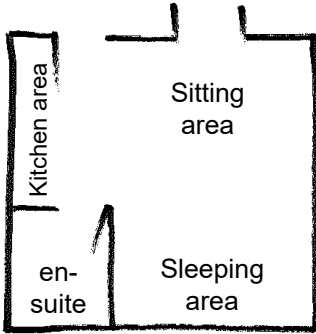

## About the Hen Runs

---

The three Hen Runs are self-contained units newly built in 2011. They are ideal for leader or family rooms or to make up extra bed numbers.

- ☆ 1: single-bed en-suite room
- ☆ 2: twin-bed en-suite room
- ☆ 3: a pair of twin bedrooms with shared facilities

## Hen Run 1 (The Perch)

---

includes

---

- ☆ Sleeping/living area with single bed
- ☆ Bedside cabinet
- ☆ Large built-in wardrobe
- ☆ 4' table and 2 upright chairs
- ☆ 1 armchair
- ☆ Wet room shower, toilet and wash handbasin
- ☆ Kitchen with fridge, oven, microwave, hob, kettle etc

## Hen Run 2 (The Roost)

---

Each Run includes

---

- ☆ Sleeping/living area with twin/double beds
- ☆ Bedside cabinets and hanging space
- ☆ 4' table and 2 upright chairs
- ☆ 2 armchairs
- ☆ Wet room shower, toilet and wash handbasin
- ☆ Kitchen with fridge, oven, microwave, hob, kettle etc

# Hen Run 3 (The Coop)

---

includes

---

- ☆ A shared kitchen fridge, oven, microwave, hob, kettle
- ☆ A shared wet room shower, toilet and wash handbasin
- ☆ Two bed/sitting rooms, each with
  - ☆ Twin beds - can be double
  - ☆ 4' table and 2 upright chairs
  - ☆ 2 armchairs
  - ☆ Bedside cabinets and hanging space